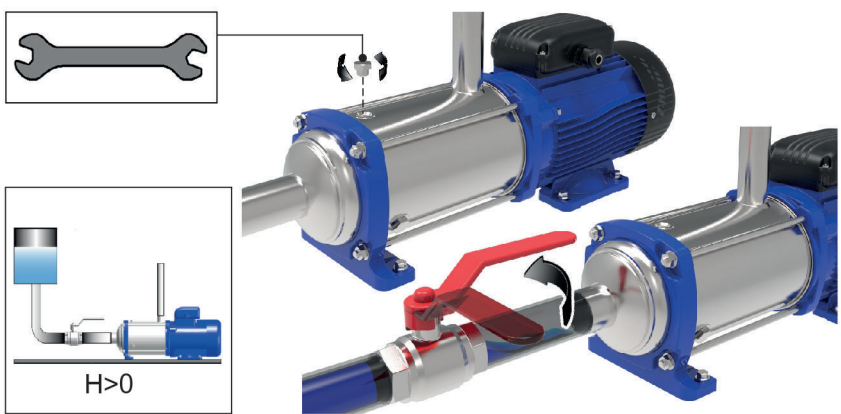

Quick Startup Guide

001080174

e-HM Series

 **LOWARA**
a xylem brand

4

5

6

7a

7b

8

9a

9b

A blue circular icon containing a white silhouette of a person sitting and reading a document or laptop.
A square QR code.

[http://lowara.com/pumps-circulators/
multistage-pumps/e-hm/](http://lowara.com/pumps-circulators/multistage-pumps/e-hm/)