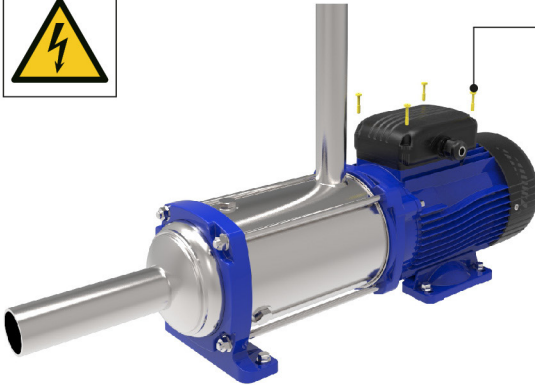

Quick Startup Guide

001080174

e-HM Series

 **LOWARA**
a xylem brand

4

5

6

7a

7b

8

9a

9b

A blue circular icon containing a white silhouette of a person sitting and reading a document or laptop.
A square QR code.

[http://lowara.com/pumps-circulators/
multistage-pumps/e-hm/](http://lowara.com/pumps-circulators/multistage-pumps/e-hm/)