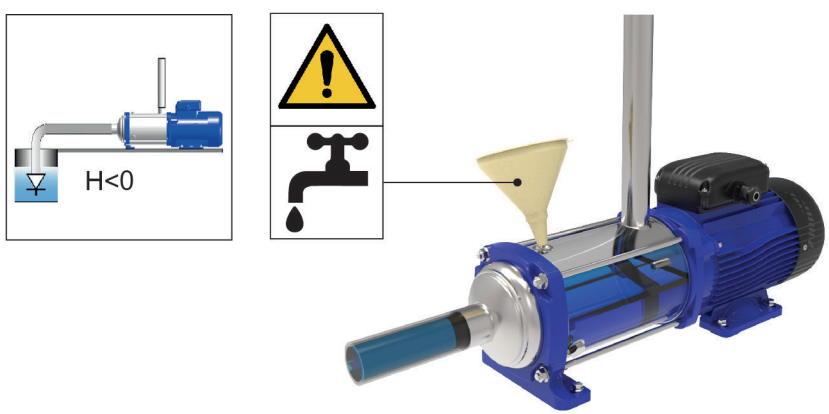

Quick Startup Guide

001080174

e-HM Series

 **LOWARA**
a xylem brand

4

5

6

7a

7b

8

9a

9b

A blue circular icon containing a white silhouette of a person sitting and reading a document or laptop.
A square QR code.

[http://lowara.com/pumps-circulators/
multistage-pumps/e-hm/](http://lowara.com/pumps-circulators/multistage-pumps/e-hm/)