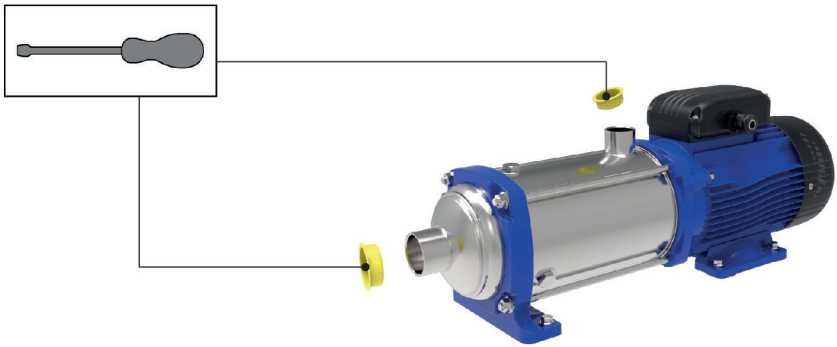

Quick Startup Guide

001080174

e-HM Series

 **LOWARA**
a xylem brand

4

5

6

7a

7b

8

9a

9b

A blue circular icon containing a white silhouette of a person sitting and reading a document or laptop.
A square QR code.

[http://lowara.com/pumps-circulators/
multistage-pumps/e-hm/](http://lowara.com/pumps-circulators/multistage-pumps/e-hm/)