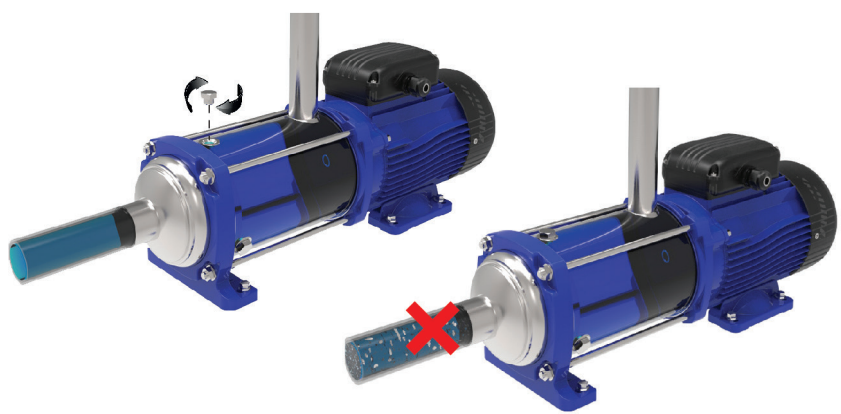

Quick Startup Guide

001080174

e-HM Series

 **LOWARA**
a xylem brand

4

5

6

7a

7b

8

9a

9b

A blue circular icon containing a white silhouette of a person sitting and reading a document or laptop.
A square QR code.

[http://lowara.com/pumps-circulators/
multistage-pumps/e-hm/](http://lowara.com/pumps-circulators/multistage-pumps/e-hm/)